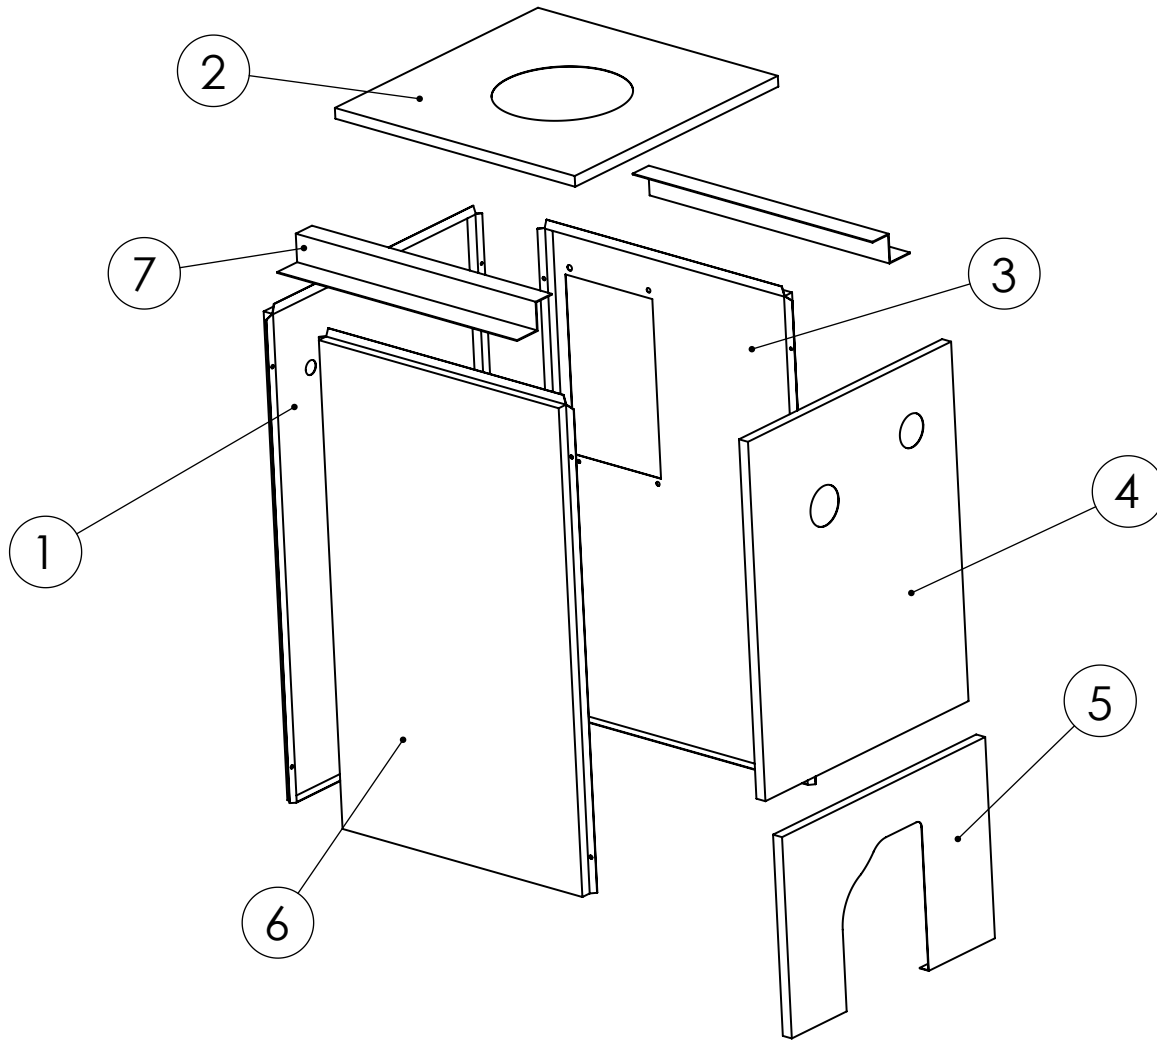

† = not shown

REPAIR PARTS

HEAT EXCHANGER

ITEM	DESCRIPTION	MODELS		
		3K	4K	5K
1	Burner Mounting Plate (Does Not Include 17,18,19)		40300004 (1)	
2	Burner Mounting Plate Insulation		14614015 (1)	
3	Target Wall		14619003 (1)	
4A	5/16"-18 x 2-1/4" Stud		14695043 (4)	
4B **	3/4" Bronze Spacer		14619014 (4)	
4C **	5/16"-18 Hex Nut		1330007 (4)	
4D **	1/4" Flat Washer		1600001 (4)	
5	Front Section		40300015 (1)	
6	Middle Section	40300007 (1)	40300007 (2)	40300007 (3)
7	Back Section		4030008 (1)	
8	Cast Iron Machined 2" Push Nipple *	43300976 (4)	43300976 (6)	43300676 (8)
9	Flue Collector - Complete	42500276 (1)	42500277 (1)	42500278 (1)
10	Tankless Heater Coil/Cover Plate Gasket		240007071 (1)	
11	Tankless Heater Coil		14627020 (1)	
12	Tankless Heater Cover Plate		43300256 (1)	
13	3/8"-16 Hex Nut		1330008 (10)	
14	3/8"-16 x 1-1/2" Stud		14695113 (10)	
15A	1/4" Tie Rods	14605002 (2)	14605051 (2)	14605053 (2)
15B	1/4"-20 Hex Nut		HW-003.02 (2)	
16 **	7/16" x 70-1/2" Cut Rope	43300955 (2)	43300955 (3)	43300955 (4)
17 **	Observation Door (Tear Drop)		40300014 (1)	
18 **	3/8" Shoulder Bolt		14695122 (1)	
19 **	3/8" Lockwasher		14695123 (1)	
20 **	1-1/4" NPT Cast Iron Plug		1395002 (2)	
21 **	Heat Exchanger Assembly (Includes 1,2,3,4,5,6,7,8,15,16,17,18,19,20)	40300305 (1)	40300405 (1)	40300505 (1)

* Four are required for first middle replacement section and two for each additional section.

** Not Shown

JACKETS

Item	Description	Models		
		3K	4K	5K
1	Back Panel	42500271AD (1)		
2	Top Panel	42500251AD (1)	42500252AD (1)	42500253AD (1)
3	Right Panel	42500241AD (1)	42500242AD (1)	42500243AD (1)
4	Upper Front Panel	42500270AD (1)		
5	Lower Front Panel	42500272AD (1)		
6	Left Panel	42500261AD (1)	42500262AD (1)	42500263AD (1)
7	Z Bars	42500273 (2)		
Complete Jacket		42500286AD	42500287AD	42500288AD