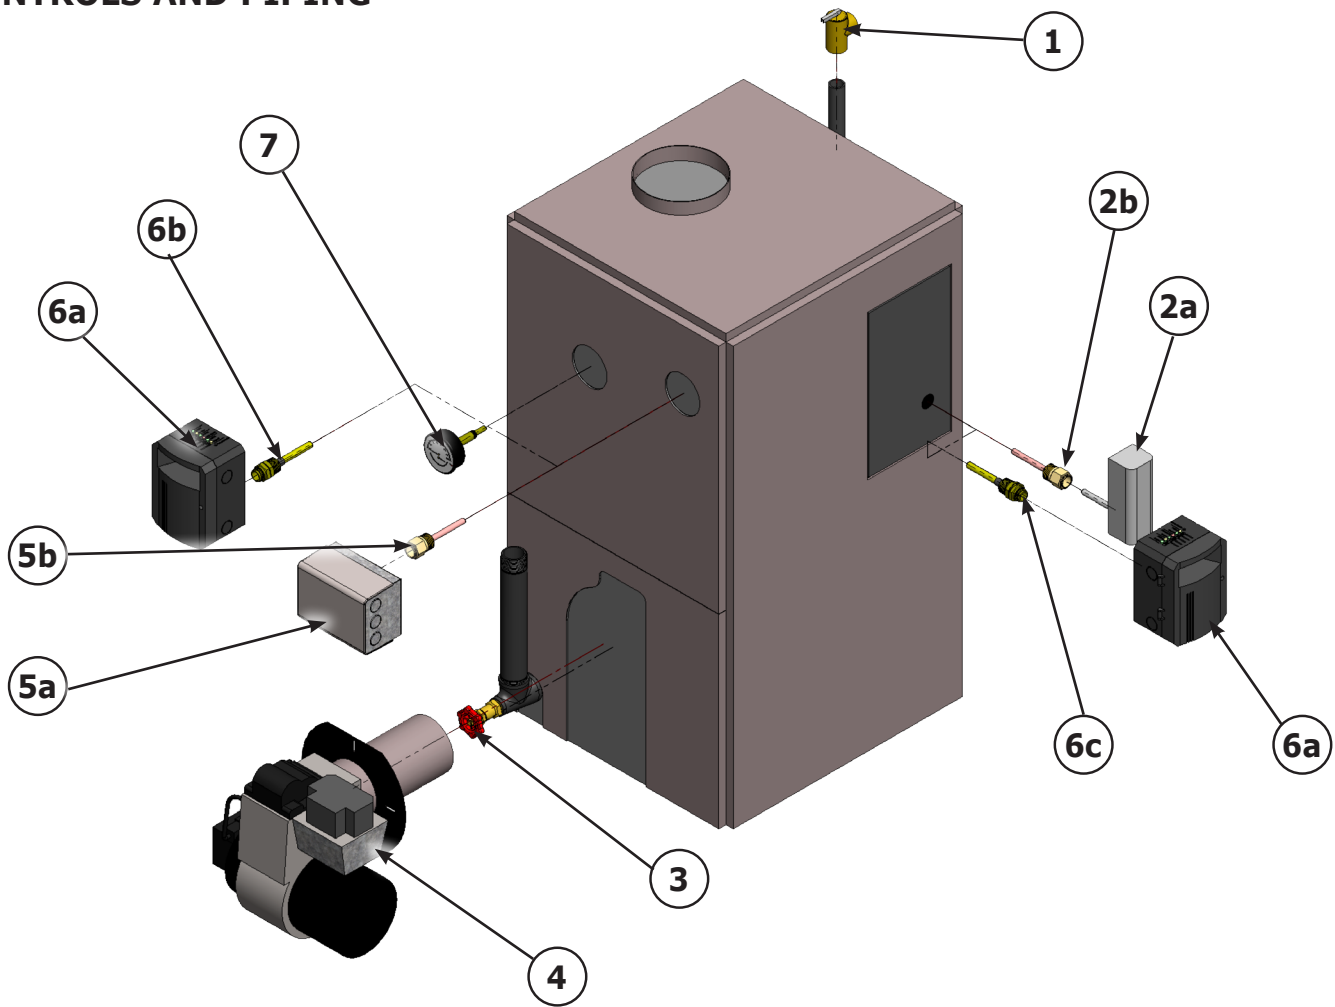

Model No.

- 3K0.60
- 3K0.75
- 3K1.00
- 4K.90
- 4K1.25
- 4K1.50
- 5K1.20
- 5K1.75
- 5K2.00

KEYSTONE SERIES II
OIL-FIRED
CAST IRON HOT
WATER BOILER

**Repair Parts,
Optional Kits**

Ordering Instructions

Order Parts through your nearest supplier.

ECR international
EST. 1928
A Family of Heating & Cooling Brands.

Manufactured by:
ECR International, Inc.
2201 Dwyer Avenue, Utica NY 13501
web site: www.ecrinternational.com

CONTROLS AND PIPING

	Description	Models		
		3K	4K	5K
1	Safety Relief Valve, Conbraco 10-408-05		14622011 (1)	
2a	Low Limit, Honeywell L4006A		AQ-008.00 (1)	
2b	Well, Honeywell 123870A		1635001 (1)	
3	Drain Valve		240009323 (1)	
4	Oil Burner, Beckett AFG	240009456	240009457	240009458
5a	Limit, Honeywell L7248L		240009128 (1)	
5b	Well, Honeywell 123870A		1635001 (1)	
5c †	Sensor, Honeywell 50001464-001		240007686 (1)	
6a	Limit, Hydrolevel 3250		240010867 (1)	
6b	Well, Hydrolevel 48-201 Long		240007709 (1)	
6c	Well, Hydrolevel 48-203 Short		240009283 (1)	
6d †	Sensor, Hydrolevel 48-3250-60		240009989 (1)	
7	Temperature/Pressure Gauge		1260006 (1)	
†	Circulator - Grundfos UP15		CI-006.01 (1)	
†	Circulator - Taco 007		CI-001.03 (1)	