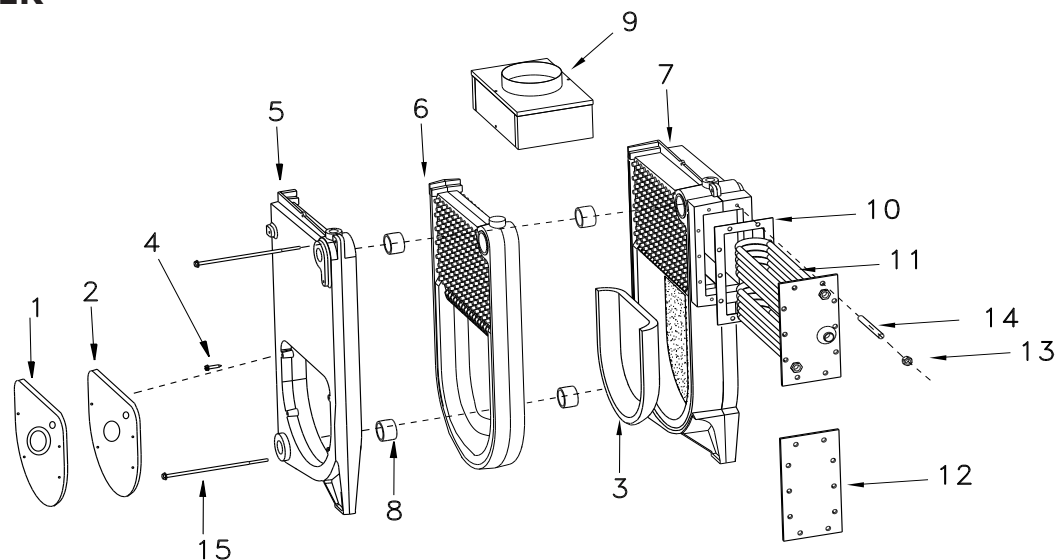

REPAIR PARTS

HEAT EXCHANGER

ITEM	DESCRIPTION	MODELS		
		3K	4K	5K
1	Burner Mounting Plate (Does Not Include 17,18,19)		40300004 (1)	
2	Burner Mounting Plate Insulation		14614015 (1)	
3	Target Wall		14619003 (1)	
4A	5/16"-18 x 2-1/4" Stud		14695043 (4)	
4B **	3/4" Bronze Spacer		14619014 (4)	
4C **	5/16"-18 Hex Nut		1330007 (4)	
4D **	1/4" Flat Washer		1600001 (4)	
5	Front Section		40300015 (1)	
6	Middle Section	40300007 (1)	40300007 (2)	40300007 (3)
7	Back Section		4030008 (1)	
8	Cast Iron Machined 2" Push Nipple *	43300976 (4)	43300976 (6)	43300676 (8)
9	Flue Collector - Complete	42500276 (1)	42500277 (1)	42500278 (1)
10	Tankless Heater Coil/Cover Plate Gasket		240007071 (1)	
11	Tankless Heater Coil		14627020 (1)	
12	Tankless Heater Cover Plate		43300256 (1)	
13	3/8"-16 Hex Nut		1330008 (10)	
14	3/8"-16 x 1-1/2" Stud		14695113 (10)	
15A	1/4" Tie Rods	14605002 (2)	14605051 (2)	14605053 (2)
15B	1/4"-20 Hex Nut		HW-003.02 (2)	
16 **	7/16" x 70-1/2" Cut Rope	43300955 (2)	43300955 (3)	43300955 (4)
17 **	Observation Door (Tear Drop)		40300014 (1)	
18 **	3/8" Shoulder Bolt		14695122 (1)	
19 **	3/8" Lockwasher		14695123 (1)	
20 **	1-1/4" NPT Cast Iron Plug		1395002 (2)	
21 **	Heat Exchanger Assembly (Includes 1,2,3,4,5,6,7,8,15,16,17,18,19,20)	40300305 (1)	40300405 (1)	40300505 (1)

* Four are required for first middle replacement section and two for each additional section.

** Not Shown